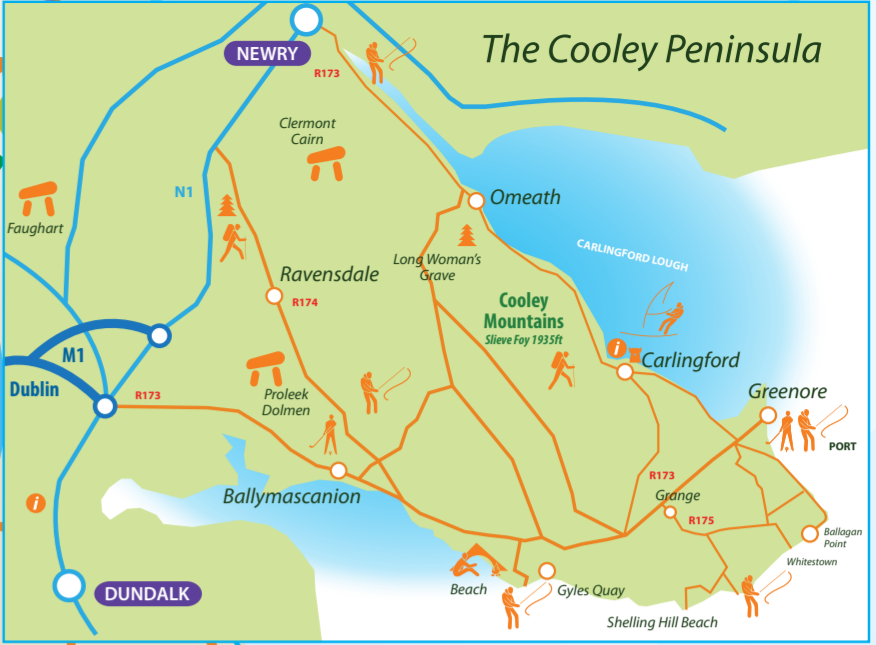

For more information on Carlingford and the Cooley Peninsula - European Destination of Excellence Winners 2007 visit www.carlingford.ie